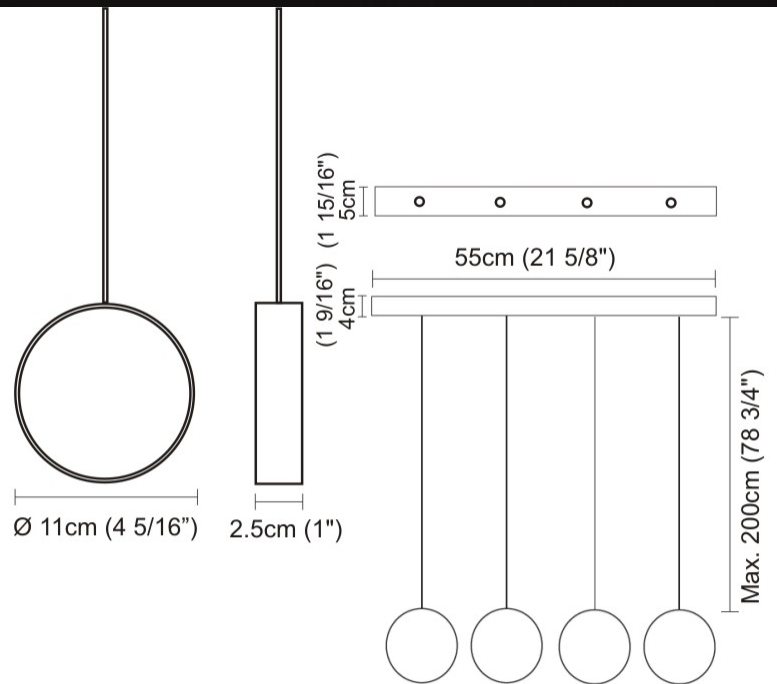

GENERAL

Series: Do Not Disturb _____
Brand: Knikerboker _____
Division: Design _____
Mounting Type: Suspension _____
Mounting Location: Ceiling _____
Subcategory: Ambient _____

PHYSICAL

Shape: Round _____
Length (mm): 550 _____
Length (in): 21 ⁵/₈ _____
Width (mm): 50 _____
Width (in): 2 _____
Light Distribution: Direct / Indirect _____
Diffuser: Opal _____
Fixture Finish: [EWH](#) / [EBK](#) / [MAN](#) / [COF](#) / [PRD](#) / [SLF](#) / [GLF](#) / [CLF](#) / [BRL](#) _____
Fixture Material: Aluminum _____
Cable Details: Silicon Coaxial Cable 1500mm / 59 1/16" _____

ELECTRICAL

Lamp Type: LED _____
Input Wattage (W): 32 _____
Total Output Wattage (W): 28 _____
Dimming: 0-10V Dimming / Phase Dimming (120Vac Only) _____
Driver Included: Yes _____
Driver Location: Integrated _____
Driver Type: Constant Voltage - Universal _____
Driver Class: Class 2 _____
Input Voltage (V): 120 - 277 _____
Output Voltage (V): 24 _____
Upon Request: (Not included - see components) Remote: Phase dimming @120Vac only / (Included) Integral: 0-10Vdc dimming / 277Vac _____

LED

Number of LEDs: 4 _____
Color Temperature (°K): 3000 _____
Max. Delivered Lumen (lm): 4000 _____
CRI: >85 CRI _____
Lamp Life (hrs): 50000 _____

OPTICAL

RATINGS AND CERTIFICATIONS

Certified By: Certified for North American Standards _____
IP rating: IP20 _____